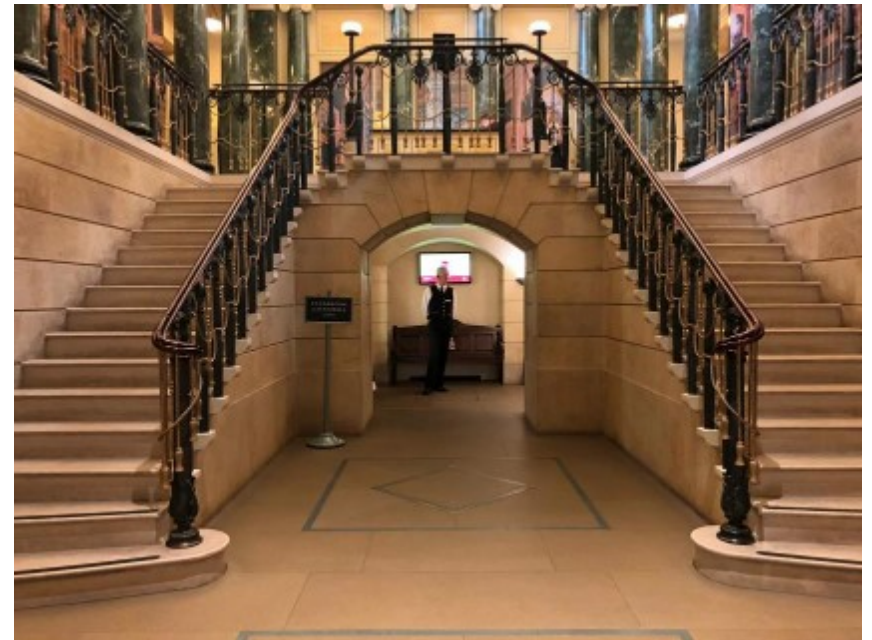

The Queen's Gallery, Buckingham Palace: Photo journey through the site.

Visitor entrance and queuing system

Entrance foyer and ticket desk:

Shop entrance and stairs, after security, to the exhibition:

The cloakroom is closed. Lift access:

View through to toilets and accessible toilet:

Multimedia guide collection desk and start of exhibition:

Exhibition spaces – Chambers and Pennethorne:

Exhibition spaces – Nash Vestibule and Nash

Multimedia guide return and lift:

Top of the stairs and exit down: