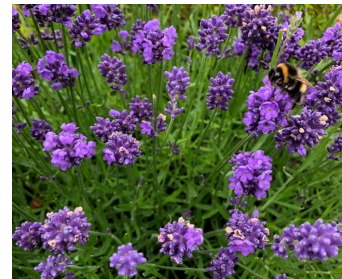

SUMMER SCAVENGER HUNT

Explore the Physic Garden this season. Can you find all of these plants?

Dandelion ☐

Daisy ☐

Rose ☐

Peony ☐